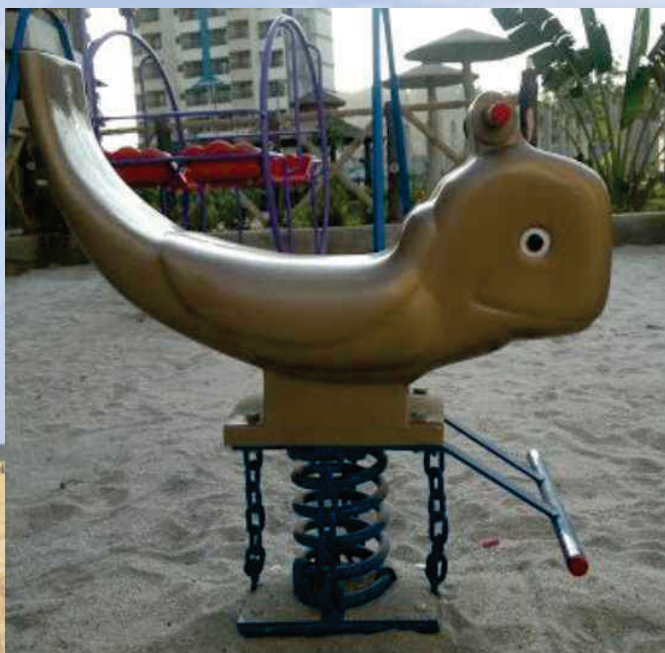

Kid's Range

IT STARTS WITH A PLAYGROUND

SRING RIDER -Elephant / Horse / Pony / Duck

Code KD 01

Area 0.7 Mt. x 0.3 Mt.

Kid's Range

IT STARTS WITH A PLAYGROUND

MINI COMBINATION SET

Code KD 02

Area 2.0 Mt. x 2.0 Mt.

COMBINATION SET

Code KD 03

Area 3.0 Mt. x 2.5 Mt.

ROCKING BOAT

Code KD 04

Area 1.2 Mt. x 0.5 Mt.